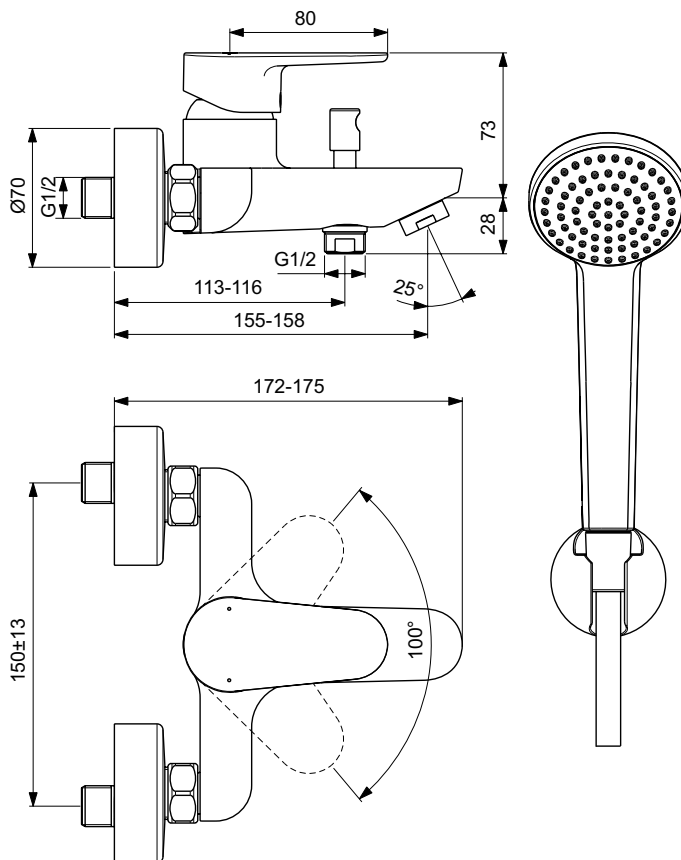

Ideal Standard

Cerafine O

Ideal Standard

Article-No.: BC706XG

Bath&shower mixer exposed with accessories

Cerafine O bath&shower mixer with 38 mm ceramic cartridge FirmaFlow with hot water limiter, Automatic diverter, Metal handle with red and blue indicator, Check valve, Standard S-connections, Aerator Perlator. With accessories: fixed wall bracket, 1F hand shower, metal shower hose 1500 mm.

Colour: XG - Silk Black

Technology: FirmaFlow

More product details:

Type:	With Automatic diverter
Mounting:	Exposed
Operation Type:	Single lever
Style:	Contemporary
Accreditations:	DIN EN 817, DIN 4109 Gruppe 1
Operation Pressure (bar):	3
Net Weight (kg):	2,227
Material:	Powder coated brass
Depth (mm):	175
Packaging Elements:	Mixer + Accessories
Certificate Number:	EN 817